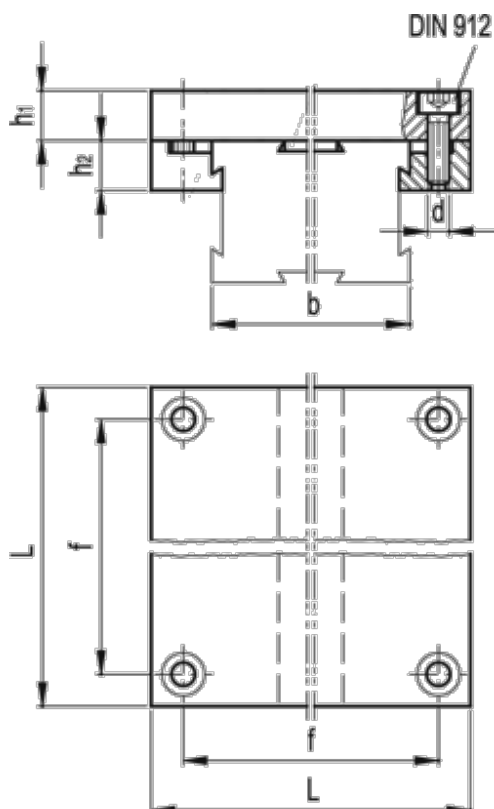

Article number: 20789085

Description: Mounting plates GN 900.4-30-41-A

Measures

$b = 30$
 $d = M2.5$
 $f = 35.4$
 $h_1 = 5$
 $h_2 = 4.2$
 $L = 41$